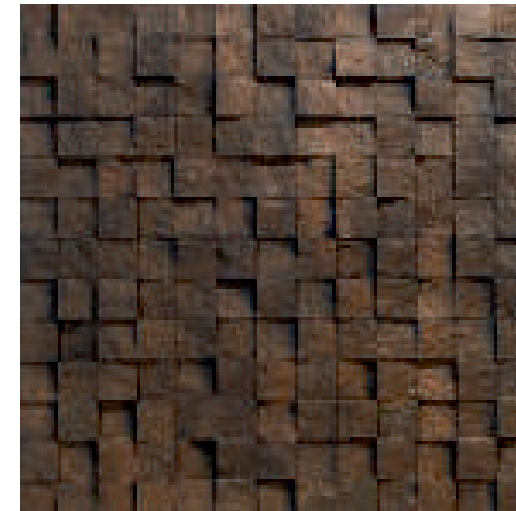

TECHNICAL DATASHEET

WALL of STONE

PRODUCT NAME/CODE

**SMALL SQUARE BLACK COPPER
AS 0101**

DIMENSIONS (+/-2%)

100 x 100 cm

PANEL THICKNESS / PATTERN DEPTH

3 mm / 19 mm

THERM. EXPA. COEF

0.00005mm/Mk

DETAILED ASSEMBLY INFORMATION

Product dimensions are 100 cm X 100 cm and will cover 1 m² area. Since the products are square, they should be laid in order from top to bottom or right to left. Because of the pattern each side has different thickness when you apply do not forget to turn right or left the product. Panels may be screwed with appropriate screws directly on bricks, rough-cast walls, and materials such as OSB, MDF, concrete panels, aqua panels or Gypsum panels etc. It is suitable to lay on plaster profiles only for Plaster Board. Products can be cut and sized by means of jigsaws and spiral grinding. Screw heads and joints are filled with sealant paste and corrected by thin brush and spatulas. The section where the mastic paste is applied are closed with joint and retouch paint and the procedure is completed. Gaps are filled with sealant paste.